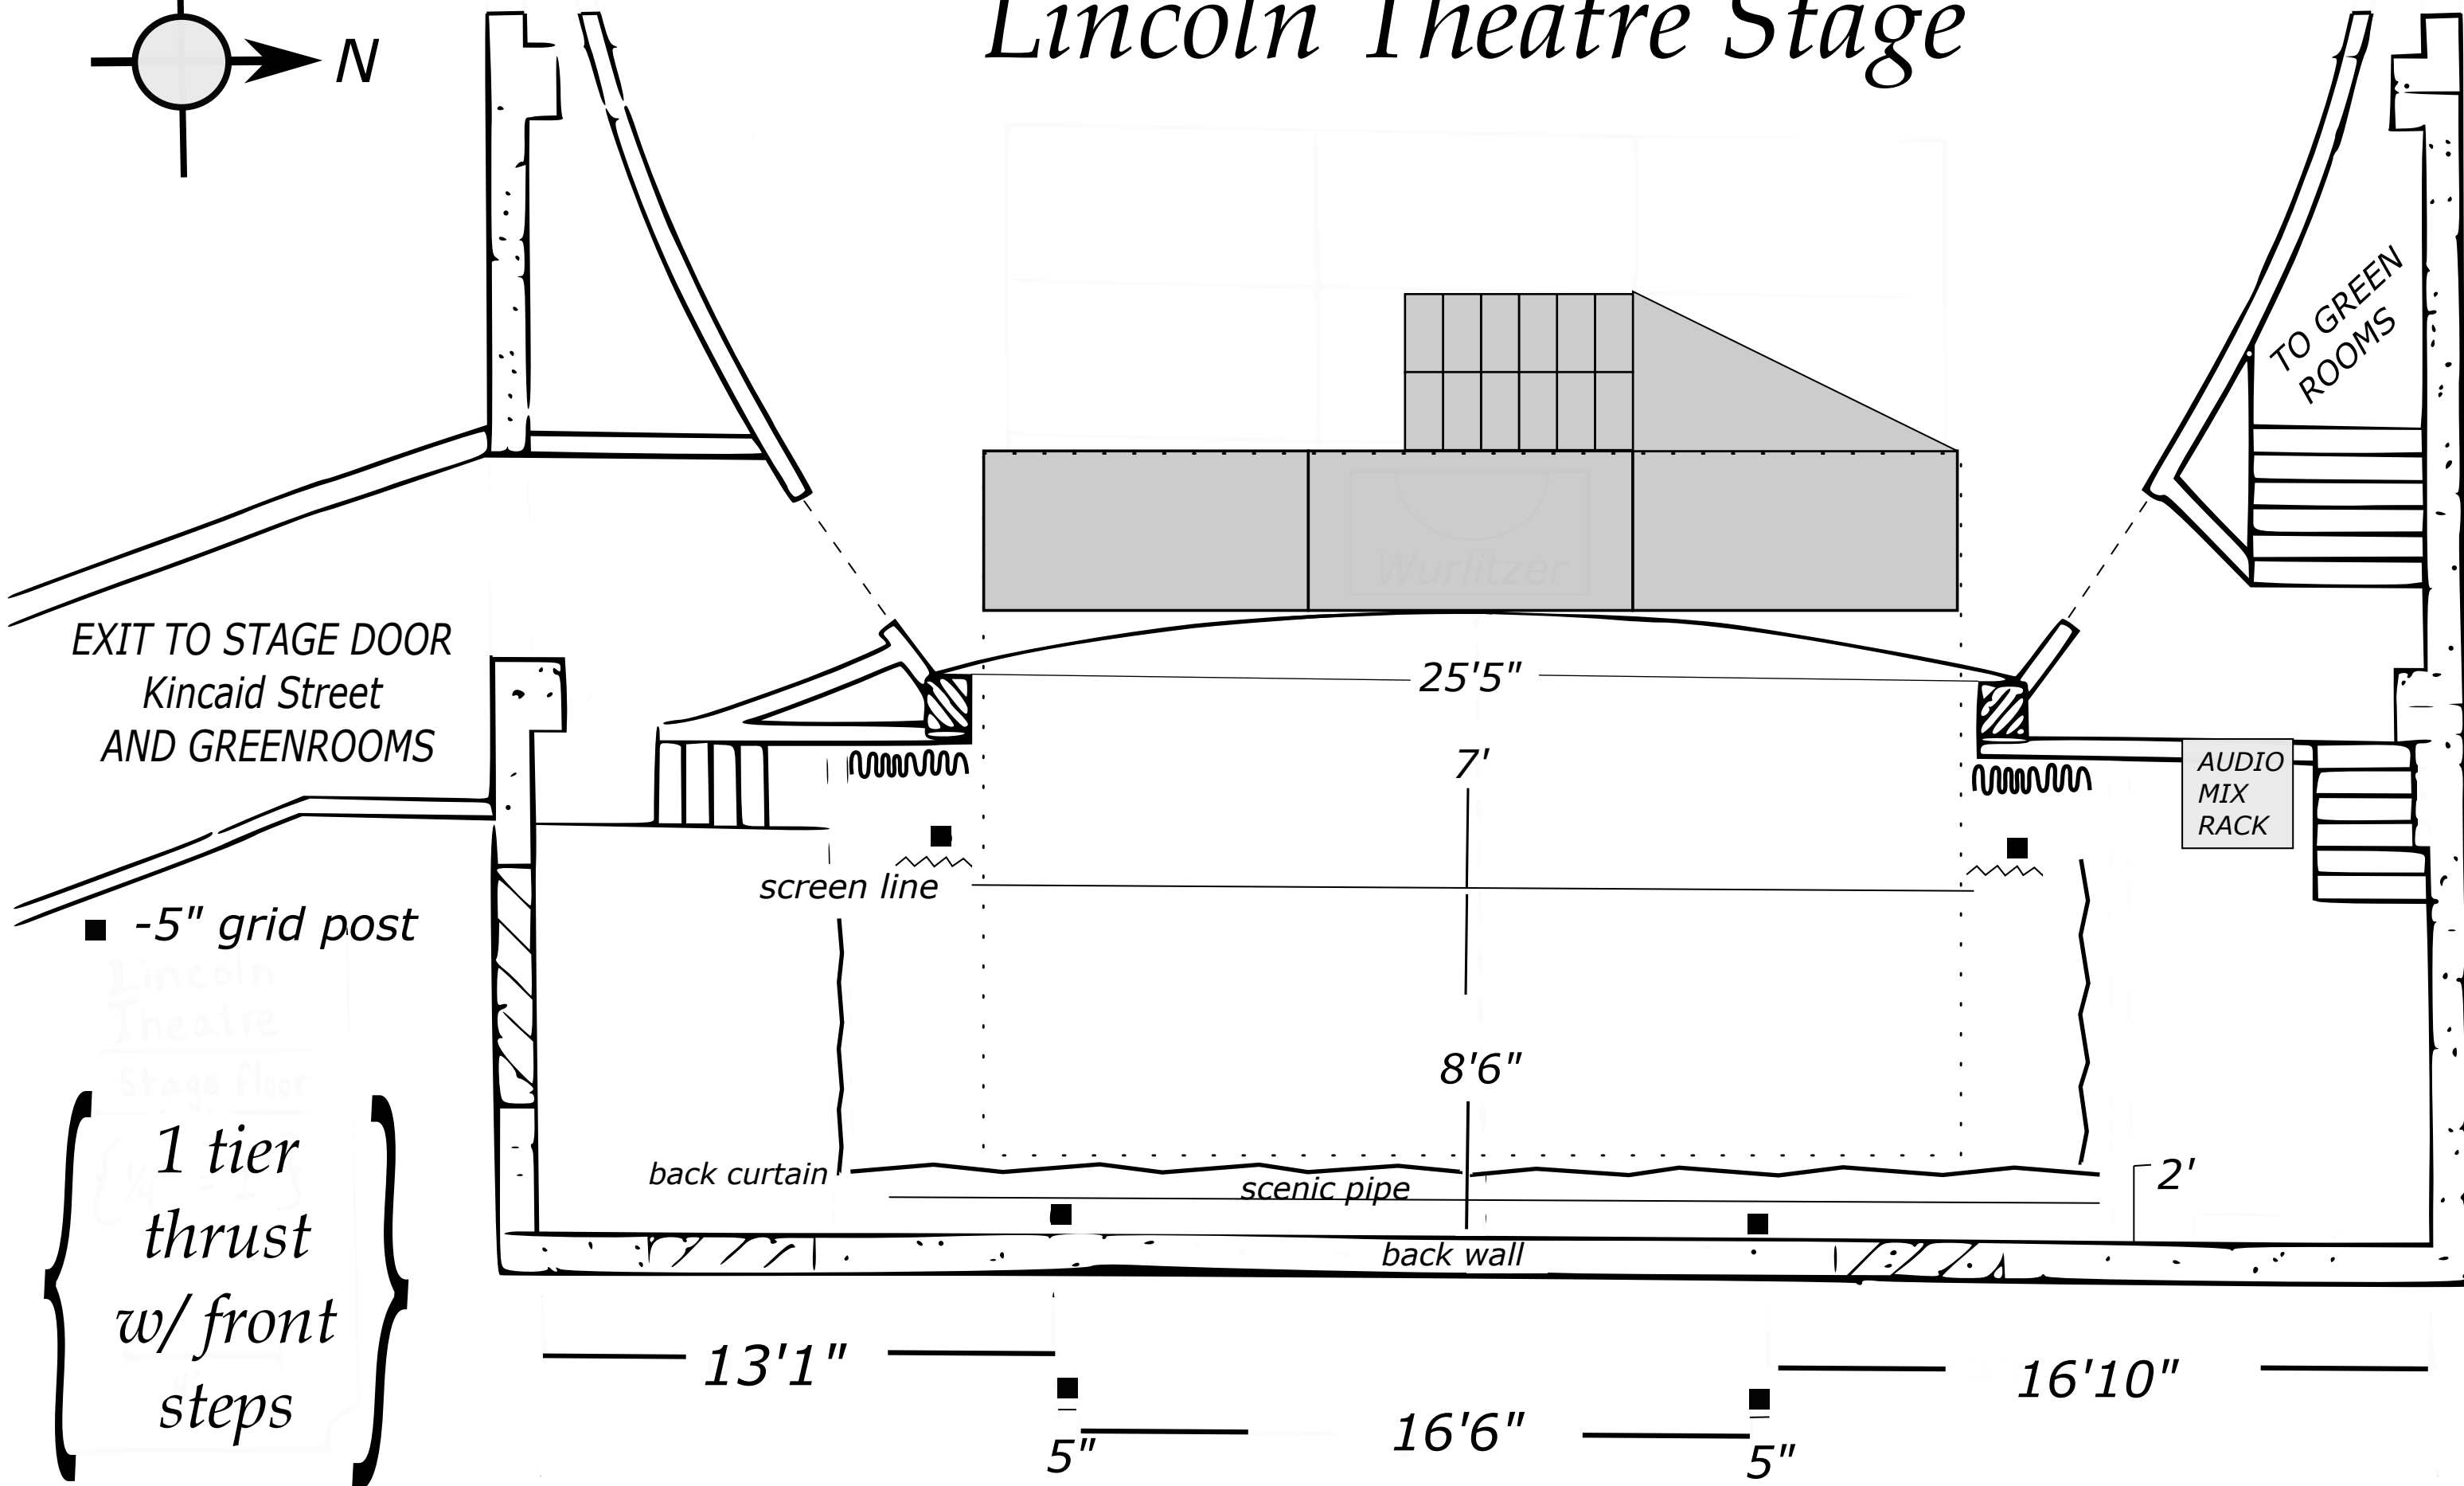

Lincoln Theatre Stage

EXIT TO STAGE DOOR
Kincaid Street
AND GREENROOMS

■ -5" grid post

screen line

back curtain

scenic pipe

back wall

AUDIO
MIX
RACK

TO GREEN
ROOMS

25'5"

7'

8'6"

2'

13'1"

5"

16'6"

5"

16'10"

1 tier
thrust
w/ front
steps

Lincoln
Theatre
Stage floor