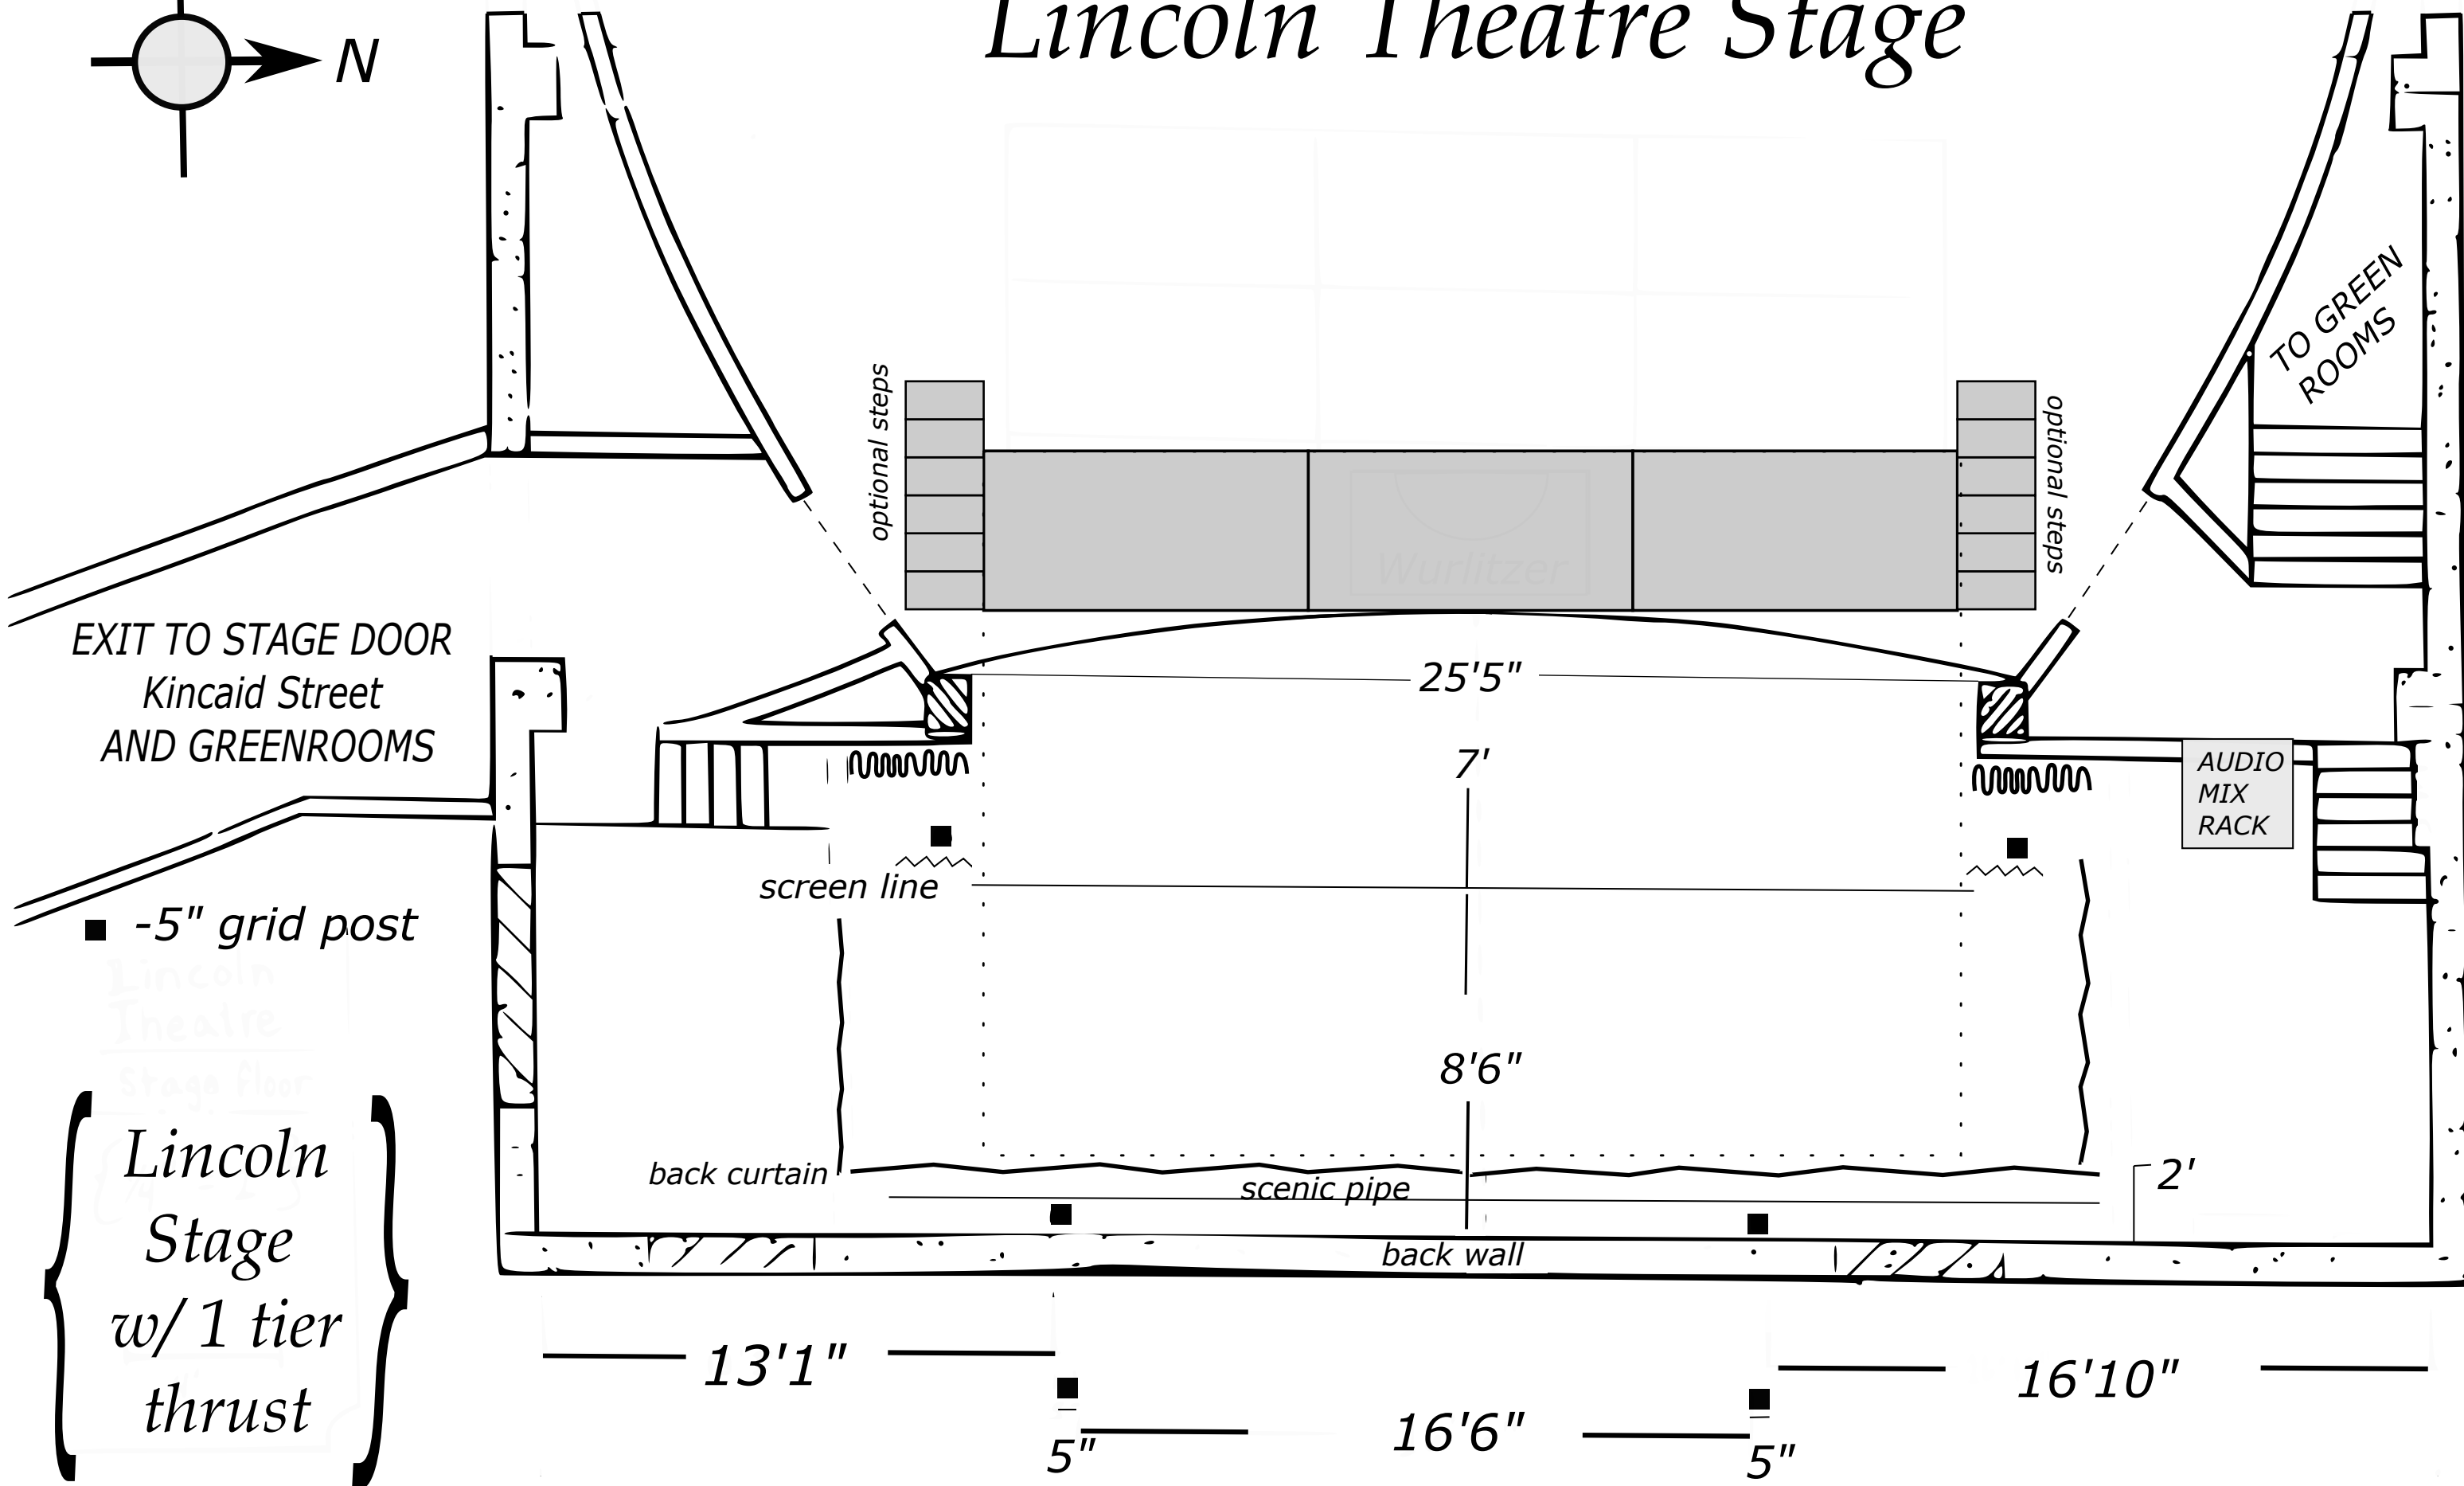

Lincoln Theatre Stage

EXIT TO STAGE DOOR
Kincaid Street
AND GREENROOMS

■ -5" grid post

Lincoln
Stage
w/ 1 tier
thrust

optional steps

optional steps

TO GREEN
ROOMS

AUDIO
MIX
RACK

25'5"

7'

8'6"

2'

13'1"

5"

16'6"

5"

16'10"

screen line

back curtain

scenic pipe

back wall