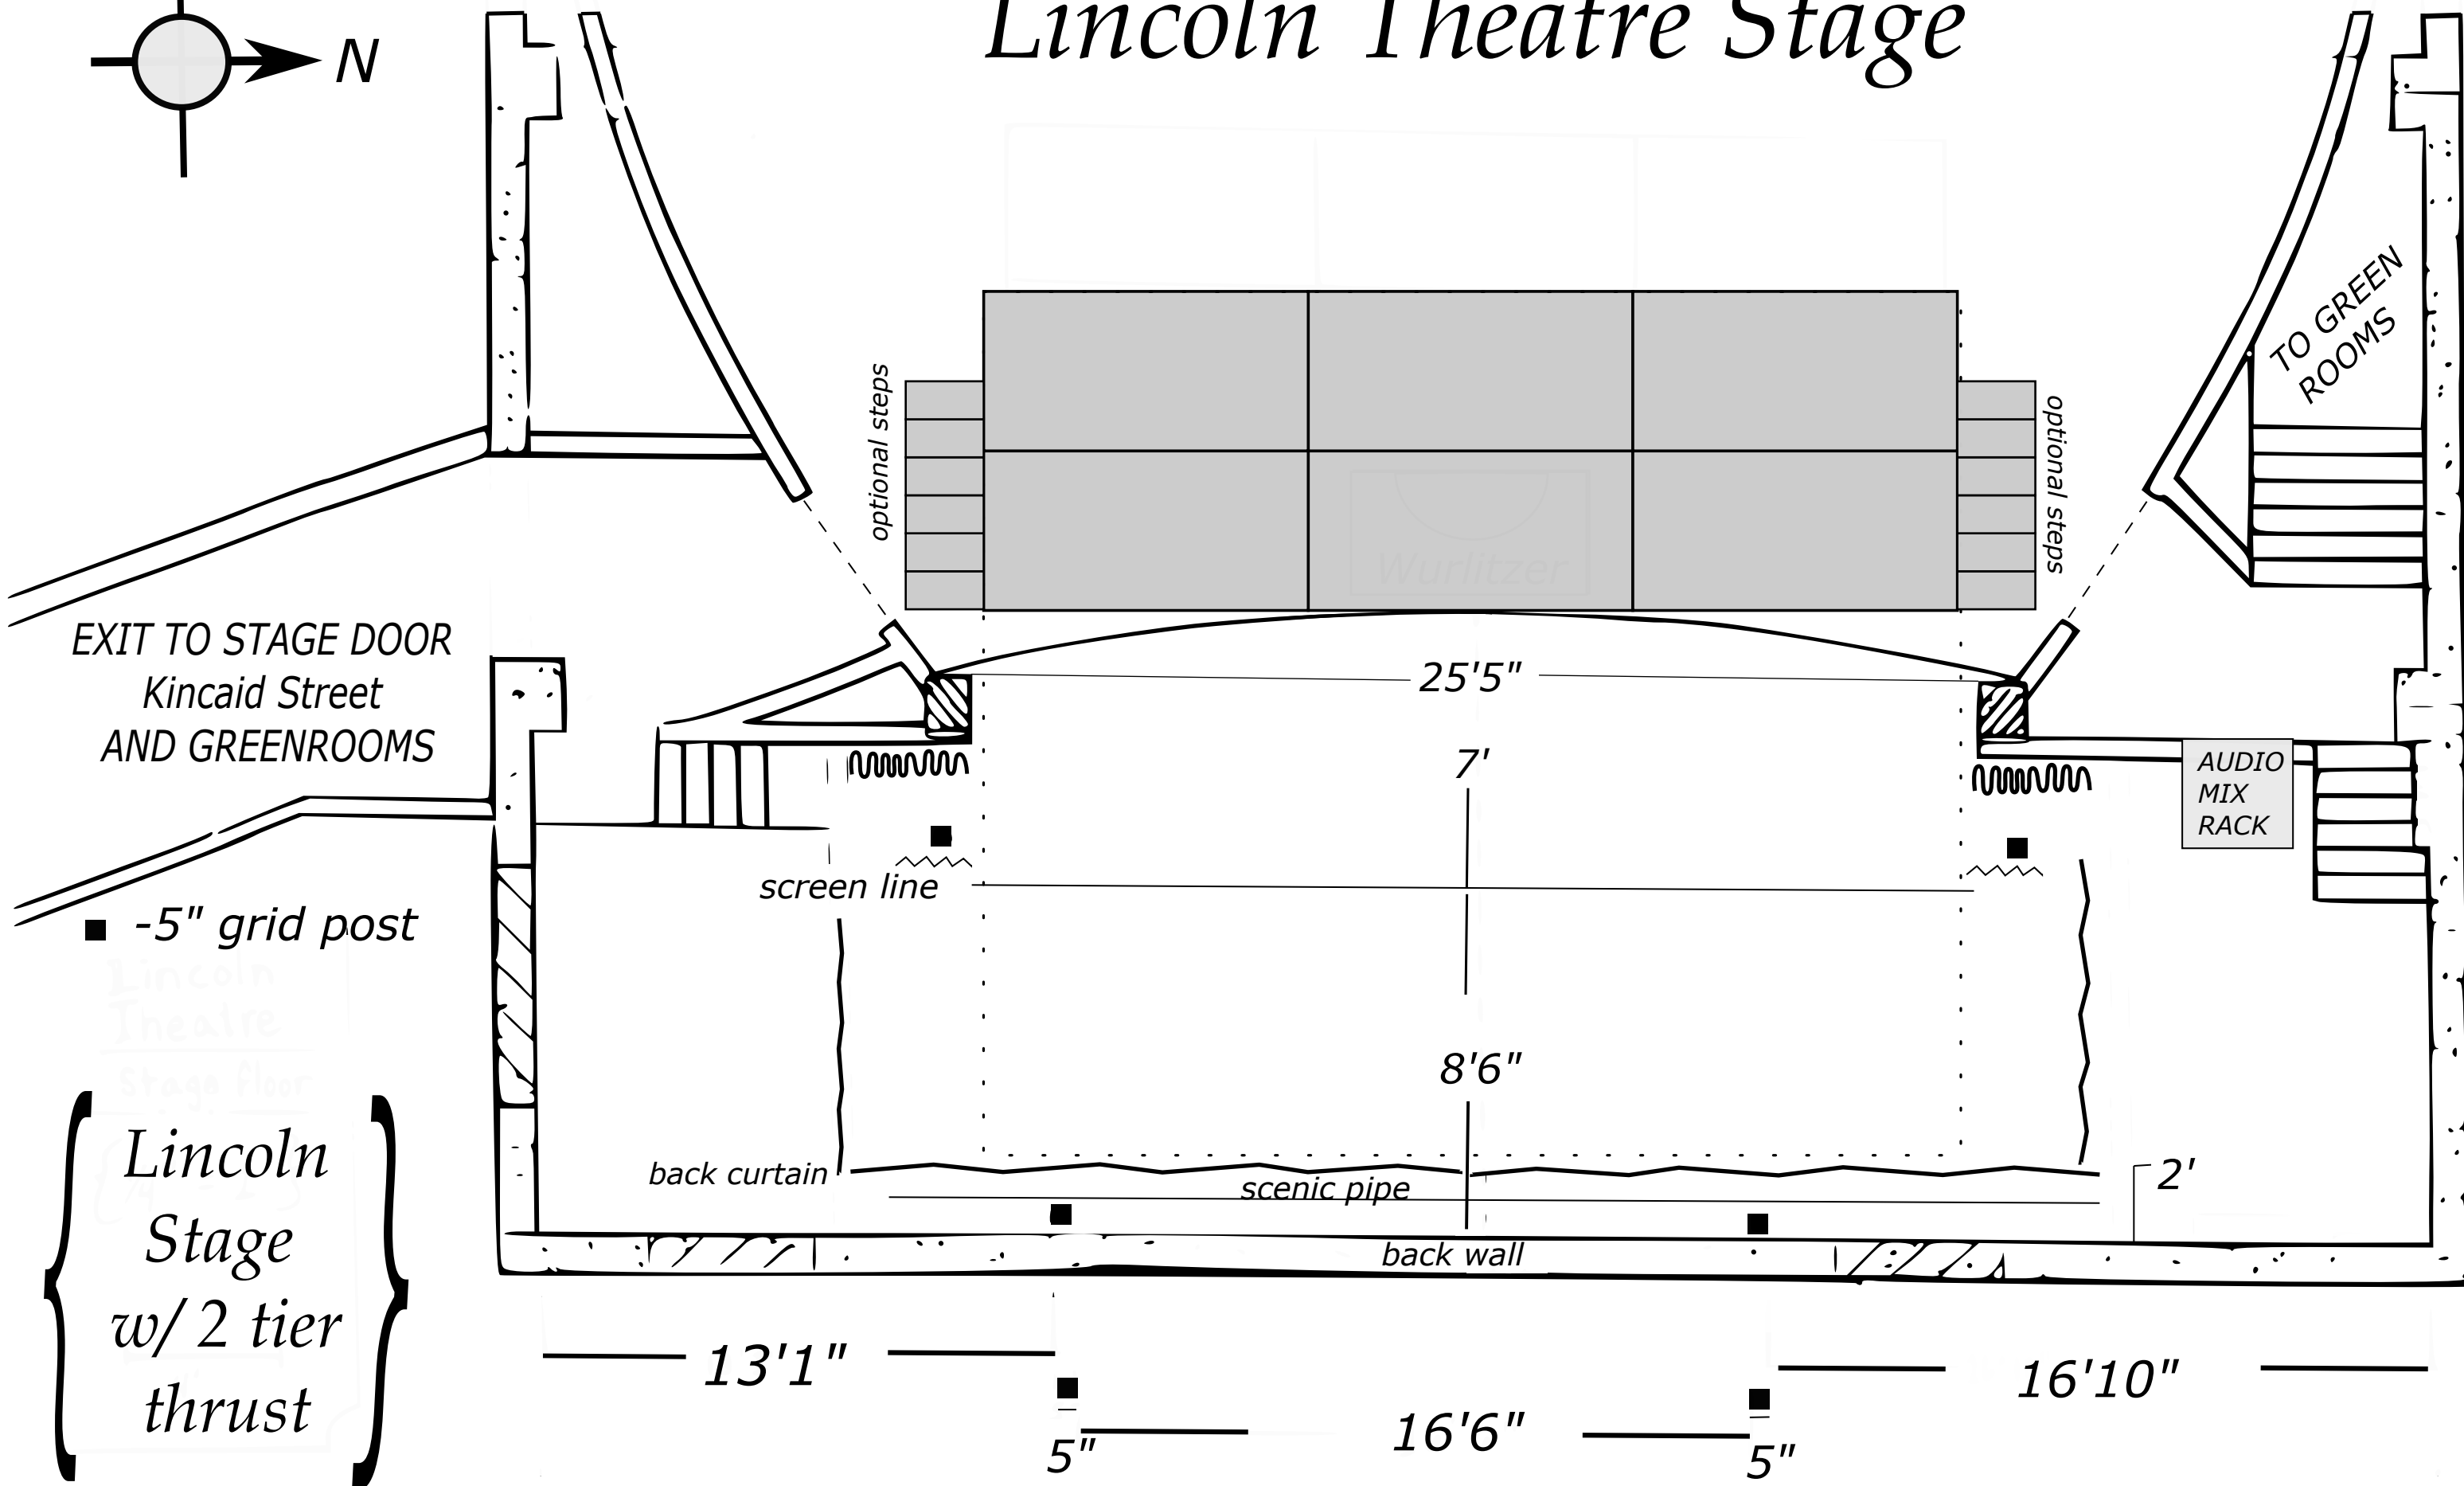

Lincoln Theatre Stage

EXIT TO STAGE DOOR
Kincaid Street
AND GREENROOMS

■ -5" grid post

screen line

back curtain

scenic pipe

back wall

AUDIO
MIX
RACK

TO GREEN
ROOMS

optional steps

optional steps

25'5"

7'

8'6"

2'

13'1"

5"

16'6"

5"

16'10"

Lincoln
Stage
w/ 2 tier
thrust